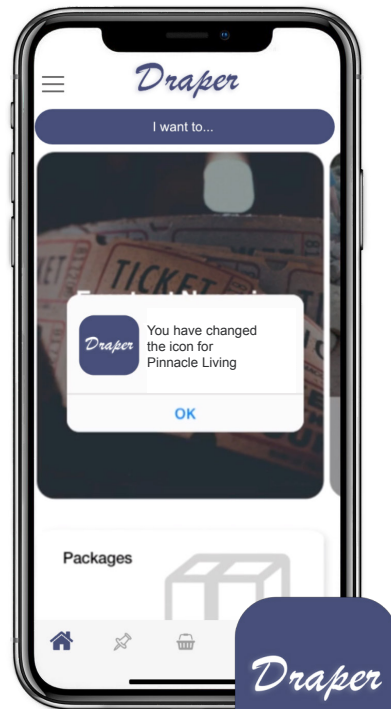

Download our new resident app today!

Simply find **Pinnacle Living** in the app store to get started!

Helping You Connect with Your Community

Manage communications.

Get information.

Do more.

Conveniently on your phone.

Step 1

Download the Pinnacle Living app via the Apple App or Google Play Store and log in with your phone number.

Step 2

You'll be texted a unique activation code to verify that you live at the community.

Step 3

(Your building's new app icon!)

You're in! Your new app and icon will transform into your community's brand.

Take a picture of this code to get started!